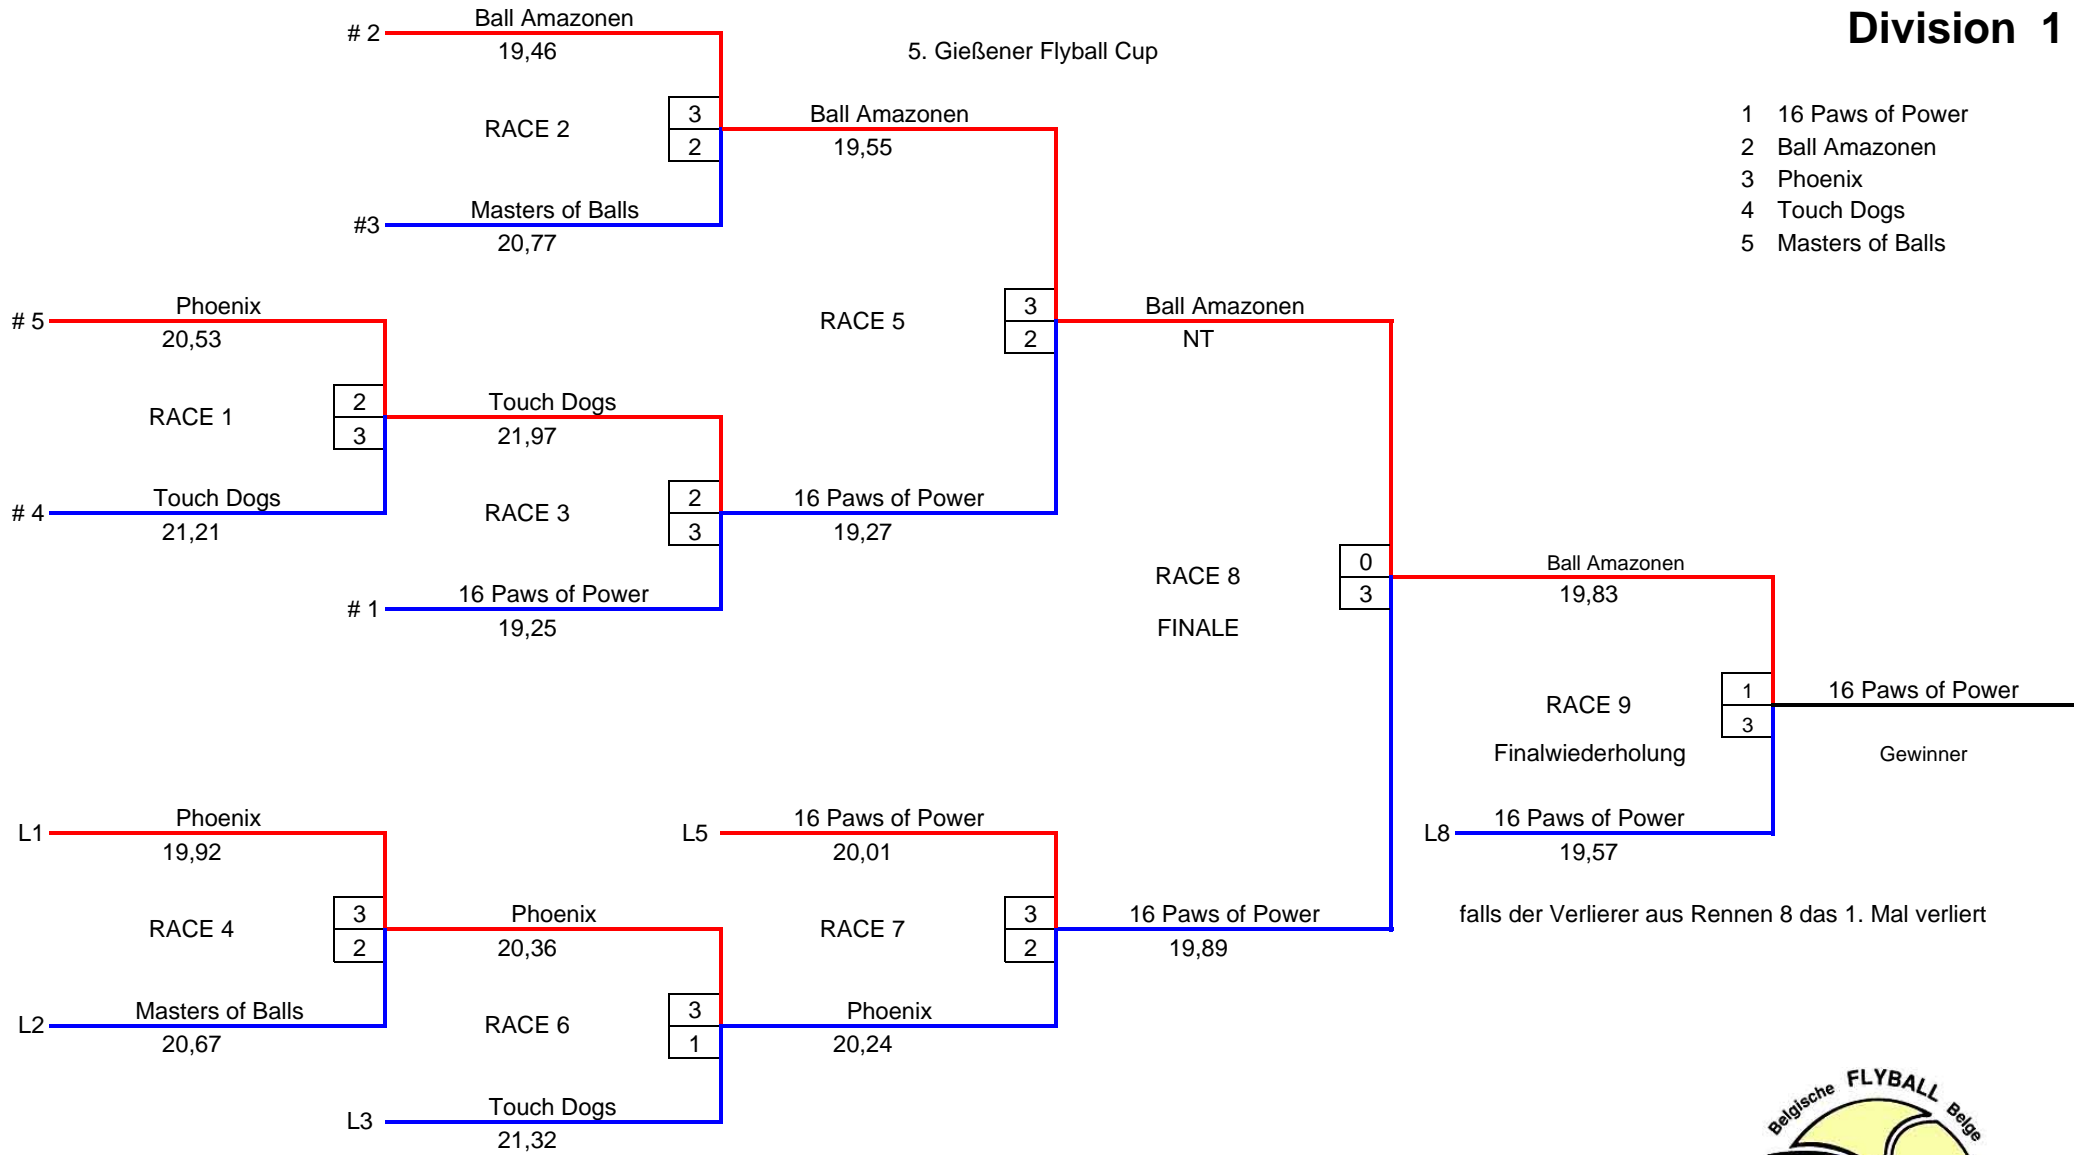

Division 1

- 1 16 Paws of Power
- 2 Ball Amazonen
- 3 Phoenix
- 4 Touch Dogs
- 5 Masters of Balls

Division 2